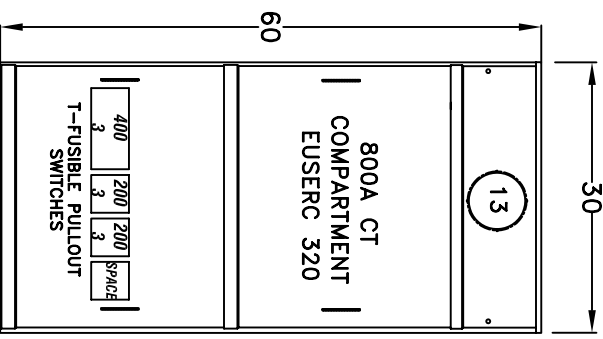

JOB ADDRESS: -

DATE:

CONTRACTOR:

DISTRIBUTOR:

P.O. NUMBER:

SVE S.O. #:

VOLTAGE: 120/208V 3PH/4W

UTILITY:

AIC: 100KAIC

*underground pull sections may be field installed either left or right
 meter sections may be field installed in any position*

WALL MT
 OVERHEAD FEED

OHSWCTML800-3D