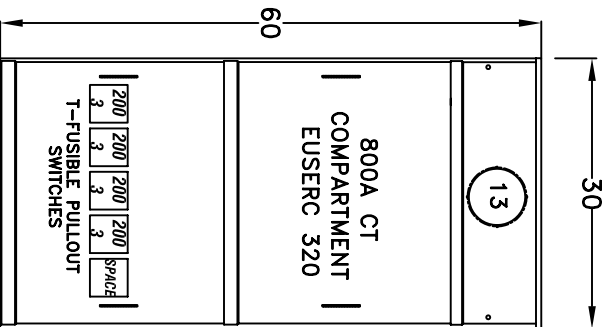

JOB ADDRESS: -

DATE:

CONTRACTOR:

DISTRIBUTOR:

P.O. NUMBER:

SVE S.O. #:

VOLTAGE: 120/208V 3PH/4W

UTILITY:

AIC: 100KAIC

*underground pull sections may be field installed either left or right
 meter sections may be field installed in any position*

WALL MT
 OVERHEAD FEED

OHSWCTML800-3D